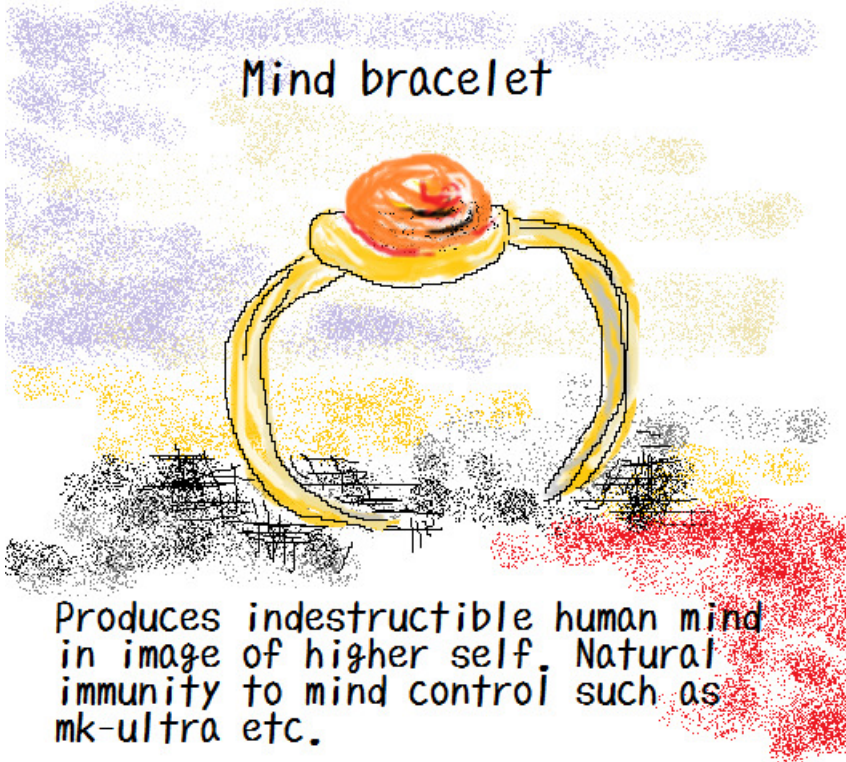

Ornamented silver crest with white crystal, giving access to past lives through Elysian fields

Usage: Focus energy into crystal for access to Elysian fields, linking for group session possible

Enter cave/tunnel for past life viewing, one at a time

Genetic modification sigil

Mist fairy sigil

Interdimensional limitless body sigil

Japanese vampire sigil

Japari Park sketch

Kitsune sigil

Meeting room crystal

Provided by Yuuka.  
Will let you connect to the meeting  
room to interact with other  
participants while ignoring time  
differences. Organized time slots  
are preferred for best function.

Mind bracelet

Produces indestructible human mind  
in image of higher self. Natural  
immunity to mind control such as  
mk-ultra etc.

Murder fairy sketch

Catgirl sigil

Sensitivity sigil – moves focus from physical to psychic abilities temporarily