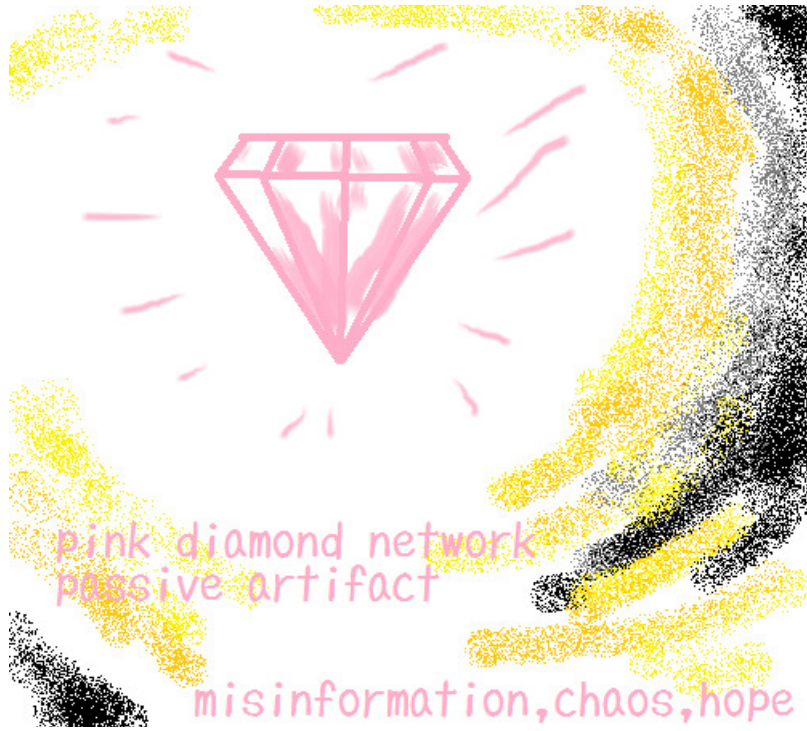

Ornamented silver crest with white crystal, giving access to past lives through Elysian fields

Usage: Focus energy into crystal for access to Elysian fields, linking for group session possible

Enter cave/tunnel for past life viewing, one at a time

Genetic modification sigil

Mist fairy sigil

Interdimensional limitless body sigil

Japanese vampire sigil

Japari Park sketch

Kitsune sigil

Meeting room crystal

Provided by Yuuka.  
Will let you connect to the meeting  
room to interact with other  
participants while ignoring time  
differences. Organized time slots  
are preferred for best function.

Mind bracelet

Produces indestructible human mind  
in image of higher self. Natural  
immunity to mind control such as  
mk-ultra etc.

Murder fairy sketch

Catgirl sigil

Sensitivity sigil – moves focus from physical to psychic abilities temporarily